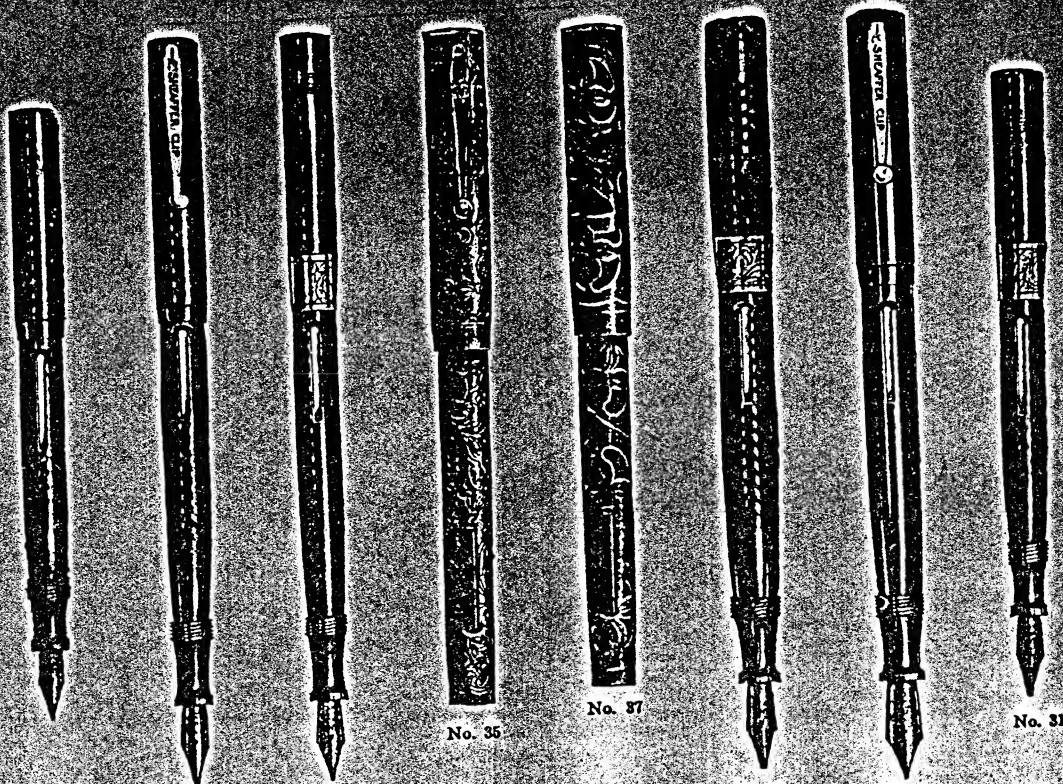

Plain, Mottled Chased Holders		1/4-in. Gold Filled Band on Cap Roman, Plain or Engraved		18 Karat Gold Filled Plain, Engraved and Filigree Holders		1/4-in. 14 Karat Solid Gold Band	
2.50	31	3.50	37-Filigree	8.00	29	6.50	
3.00	31	4.00	36-Plain	9.00	39	7.00	
3.50	341	4.50	35-Engraved	12.00	49	8.00	
4.00	41	5.00	Made in long and short Holders		Made in long and short Holders		
5.00	51	6.00	27-Sterling Silver Filigree		14 Karat Solid Holders Same as 36, 35		
6.00	61	7.00	6.00		35	55.00	
8.00					36	35.00	

holders Made in long and short Holders
with hardest iridium. Made in all styles and sizes. Can duplicate any steel pen.
attached to any pen Metal 25c. Gold $1.00